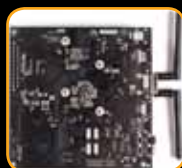

The ZOTAC FUSION-ITX WiFi series pack plenty of features into a mini-ITX form factor with a PCI Express x4 slot, USB 2.0, USB 3.0, SATA 6.0 Gb/s and eSATA ports for unmatched expansion capabilities. Integrated high-speed networking capabilities enable lightning-fast network transfers via wires or wireless with Gigabit Ethernet and 802.11n WiFi technologies for maximum networking performance with the ZOTAC FUSION-ITX WiFi series.

Specifications

- AMD Radeon™ HD 6310 GPU
- AMD E-350 APU Platform
- AMD M1 chipset
- Mini-ITX form factor

Processor

- AMD Dual-Core processor
- 1.6 GHz

Memory support

- DDR3-1066
- 2 x 204-pin DDR3 SO-DIMM slots
- Up to 8GB ram

Expansion

- 1 x PCI Express x4 (open-end)
- 1 x Mini PCI Express (occupied by WiFi module)

Dimensions

- Mini-ITX form factor
- Height: 6.7in - 170mm
- Width: 6.7in - 170mm

Rear port layout

Features

- ATI Avivo™ HD technology
- Adobe® Flash® Player 10.1 acceleration
- Microsoft® DirectX® 11 compatible
- Microsoft® DirectCompute ready
- OpenGL® 3.2 compatible
- Integrated 802.11n WiFi