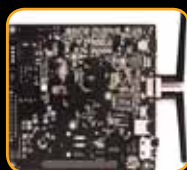

D2700-ITX WiFi Supreme

ZOTAC
It's Time to Play

A-Series

SKU: D2700ITXS-A-E

Experience a new generation of energy-efficient computing featuring a balance of CPU and GPU power with the ZOTAC D2700-ITX WiFi Supreme platform. Powered by the latest dual-core Intel® Atom™ D2700 processor paired with an NVIDIA® GeForce® GT 520 graphics processor, the ZOTAC D2700-ITX WiFi Supreme packs everything you need for a general-use desktop or home theatre PC into a compact mini-ITX form factor.

The NVIDIA® GeForce® GT 520 graphics processor enables the ZOTAC D2700-ITX WiFi Supreme to deliver superior video playback features including hardware video decode acceleration for Blu-ray 3D, streaming Internet video and native 1080p24 output. Onboard Gigabit Ethernet, 802.11n WiFi and Bluetooth 3.0 networking technologies on the ZOTAC D2700-ITX WiFi Supreme deliver outstanding network connectivity via wires or wireless to home network and peripherals.

Specifications

- Intel® Atom™ D2700 (2.13 GHz, dual-core)
- NVIDIA® GeForce® GT 520 (512MB DDR3)
- Intel® NM10 Express chipset
- Mini-ITX form factor

Memory support

- DDR3-1066
- 2 x 204-pin DDR3 DIMM slots
- Up to 4GB ram

Expansion

- 1 x PCI Express x16 (single-lane)
- 1 x Mini-PCI Express (WiFi module)

Dimensions

- Mini-ITX form factor
- Height: 6.7in - 170mm
- Width: 6.7in - 170mm

Rear port layout

Inside the box

- 2 x SATA cables
- 1 x DVI-to-VGA adapter
- 1 x I/O back plate
- 2 x WiFi antennas